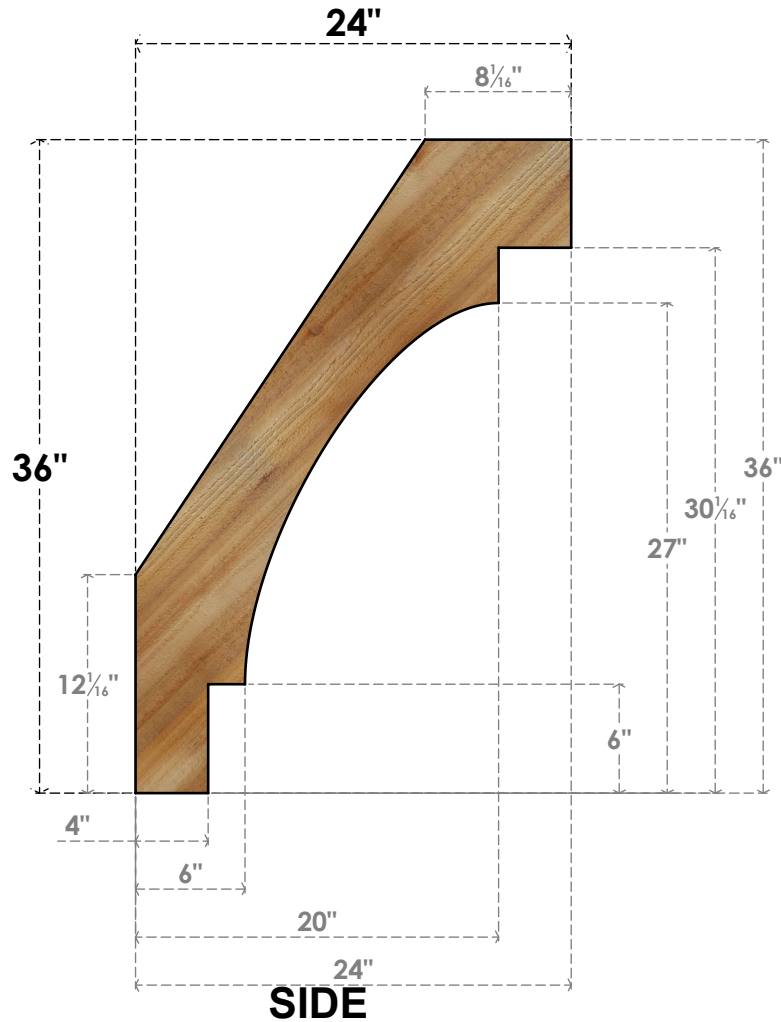

BRC04X24X36MRC00RWR

4"W X 24"D X 36"H MERCED ROUGH SAWN BRACE, WESTERN RED CEDAR

EKENA MILLWORK
 2300 WEST MAIN ST.
 CLARKSVILLE, TX 75426
 TOLL FREE: 866-607-0453
 WWW.EKENAMILLWORK.COM

NOTES

1. INSTALLATION TO BE COMPLETED IN ACCORDANCE WITH MANUFACTURER'S SPECIFICATIONS.
2. DRAWING MAY NOT BE TO SCALE
3. THIS DRAWING IS INTENDED FOR DESIGN AND PLANNING PURPOSES ONLY.
4. ALL INFORMATION CONTAINED HEREIN WAS CURRENT AT THE TIME OF DEVELOPMENT BUT MUST BE REVIEWED AND APPROVED BY THE PRODUCT MANUFACTURER TO BE CONSIDERED ACCURATE.
5. PRODUCTS ARE NOT KILN DRIED. THIS ITEM IS UNIQUE AND WILL CONTAIN THE NATURAL VARIATIONS THAT THE WOOD SPECIES OFFERS. THIS MAY RESULT IN VARIATIONS UP TO 1/4"