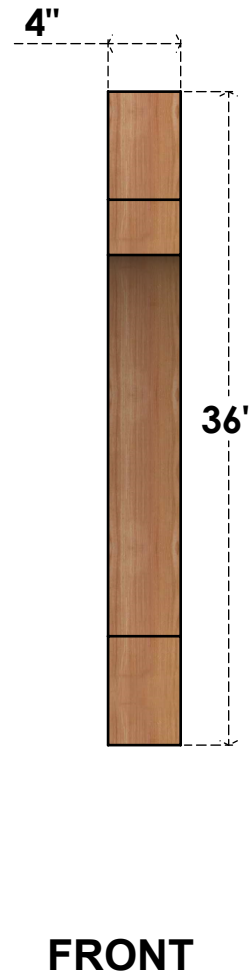

BRC04X24X36MRC00RWR

4"W X 24"D X 36"H MERCED ROUGH SAWN BRACE, WESTERN RED CEDAR

EKENA MILLWORK
 2300 WEST MAIN ST.
 CLARKSVILLE, TX 75426
 TOLL FREE: 866-607-0453
 WWW.EKENAMILLWORK.COM

NOTES

1. INSTALLATION TO BE COMPLETED IN ACCORDANCE WITH MANUFACTURER'S SPECIFICATIONS.
2. DRAWING MAY NOT BE TO SCALE
3. THIS DRAWING IS INTENDED FOR DESIGN AND PLANNING PURPOSES ONLY.
4. ALL INFORMATION CONTAINED HEREIN WAS CURRENT AT THE TIME OF DEVELOPMENT BUT MUST BE REVIEWED AND APPROVED BY THE PRODUCT MANUFACTURER TO BE CONSIDERED ACCURATE.
5. PRODUCTS ARE NOT KILN DRIED. THIS ITEM IS UNIQUE AND WILL CONTAIN THE NATURAL VARIATIONS THAT THE WOOD SPECIES OFFERS. THIS MAY RESULT IN VARIATIONS UP TO 1/4"